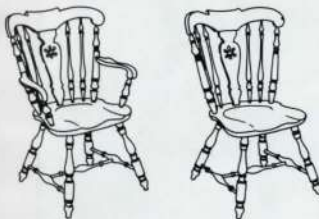

Vilas

Just like
a member
of the family!

Mohawk - Instant Touch-up Marker

260-0411 - nat neg SAI

Jeffrey

A blue ink scribble or signature mark, consisting of several overlapping loops and lines, possibly representing a stylized signature or initials.