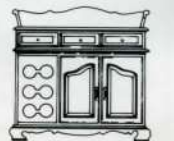

"Welcome To The Vilas Collection", furniture with the look and quality that is unmistakably Vilas. A true reflection of a century of craftsmanship in Canada's premier wood, Solid Rock Maple. The Vilas Collection is open stock, so you may purchase a piece at a time and build your own collection as you choose. Every piece is available in Emberglow or Candlelight finish. Consult your Vilas Dealer and learn why the collection is an outstanding value.

INDEX

Dining Room	Pages 4 - 7
Wall System	Pages 8 - 9
Upholstery	Pages 10 - 11
Occasional Tables	Pages 12 - 13
Bedroom	Pages 14 - 15