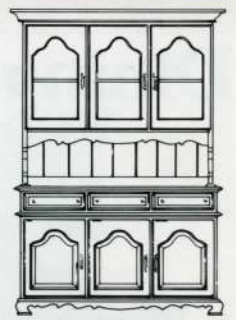

"Welcome To The Vilas Collection", furniture with the look and quality that is unmistakably Vilas. A true reflection of a century of craftsmanship in Canada's premier wood, Solid Rock Maple. The Vilas Collection is open stock, so you may purchase a piece at a time and build your own collection as you choose. Every piece is available in Emberglow or Candlelight finish. Consult your Vilas Dealer and learn why the collection is an outstanding value.

INDEX

Dining Room	Pages 4 - 7
Wall System	Pages 8 - 9
Upholstery	Pages 10 - 11
Occasional Tables	Pages 12 - 13
Bedroom	Pages 14 - 15