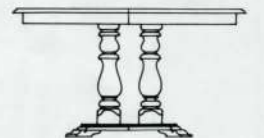

INDEX

Dining Room	Pages 4 - 7
Wall System	Pages 8 - 9
Upholstery	Pages 10 - 11
Occasional Tables	Pages 12 - 13
Bedroom	Pages 14 - 15

Dining Rooms

Shown Above In Emberglow Finish
31-3505 Single Pedestal Table 40" Round,
one 12" leaf, 52" extended
16-3045 Arrowback Side Chair 36"H
16-3055 Arrowback Arm Chair 36"H