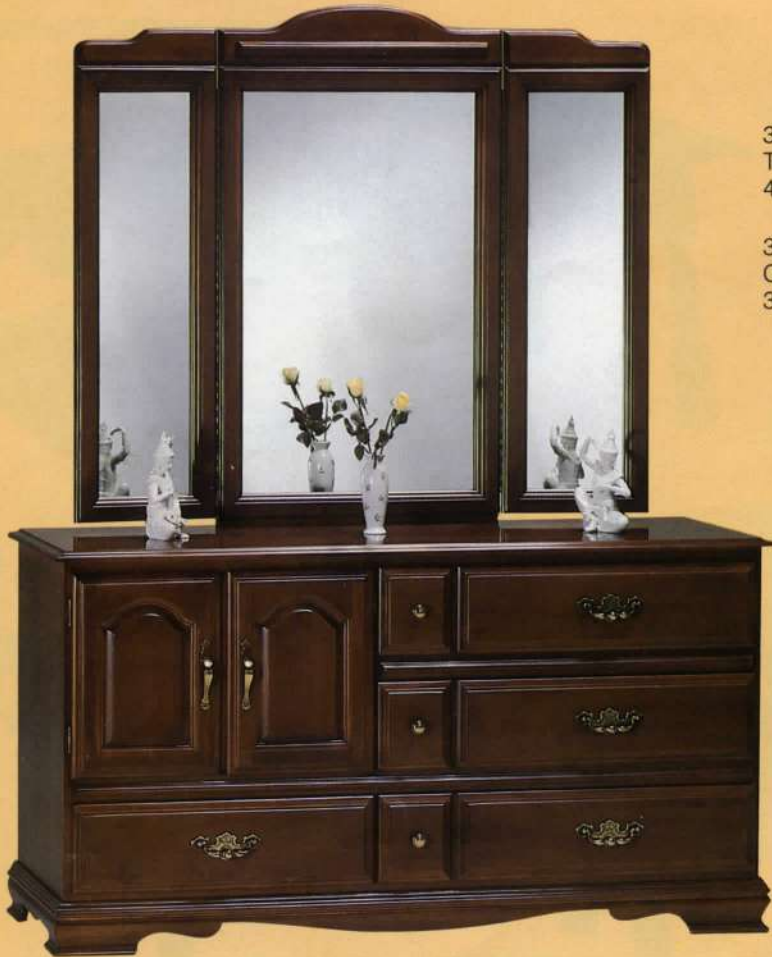

33-1225 Triple Dresser 4 Large
Drawers, 2 Doors,
Adjustable Interior Shelf
59" x 18" x 32"H

Bedrooms

SHOWN IN EMBERGLOW FINISH

33-1435
Triple Dresser Mirror
49" x 43"H

33-1535
Cheval Mirror
30" x 21" x 63"H